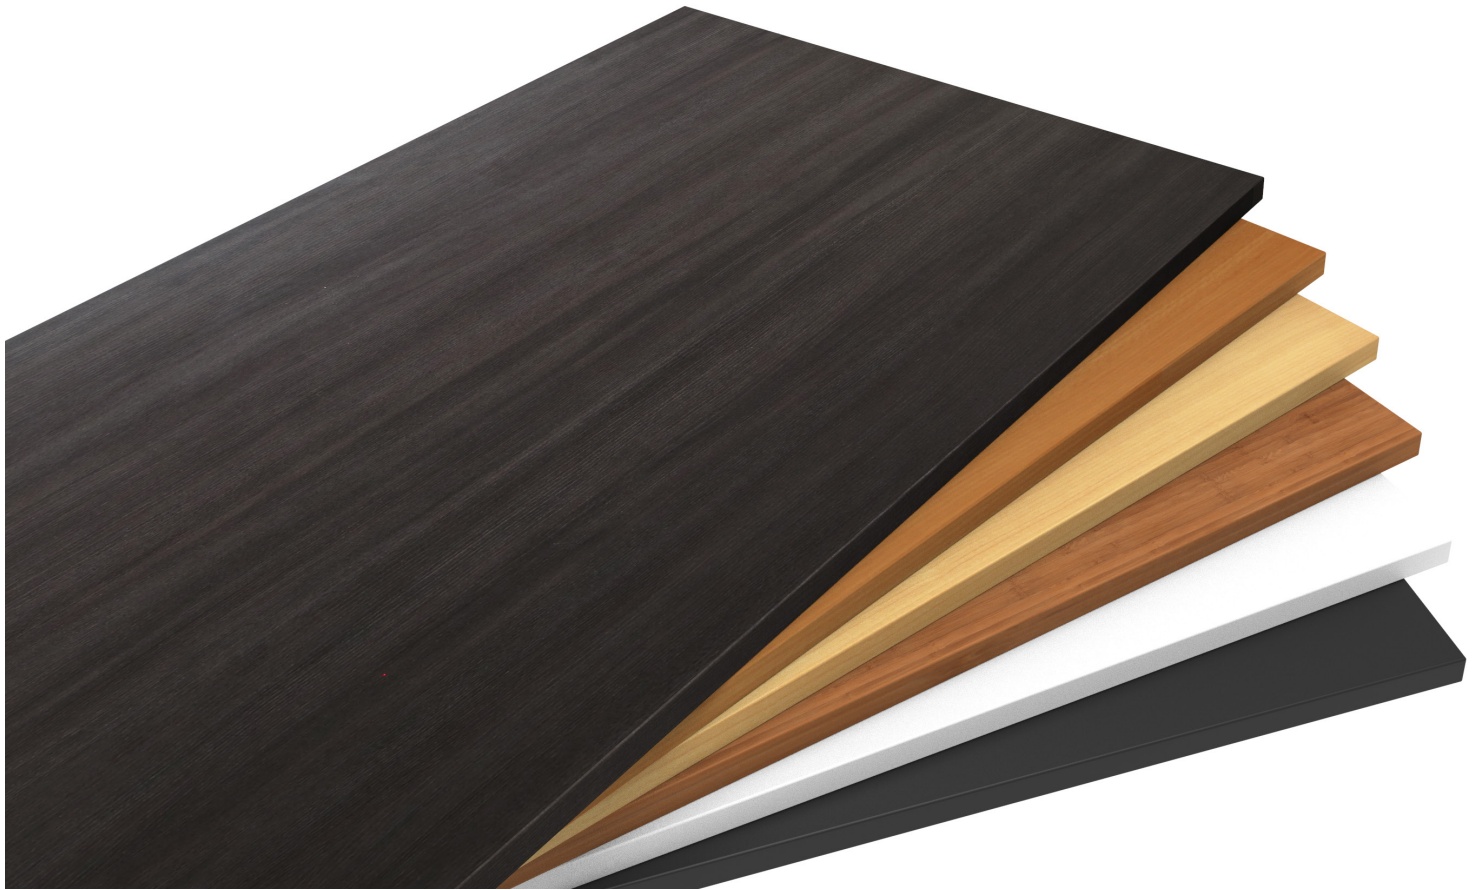

# Zen Space Desks™

Desktop Colour Palette

## Laminex Range 2019

Black

Burnished Wood

Sublime Teak

Select Beech

Curly Birch