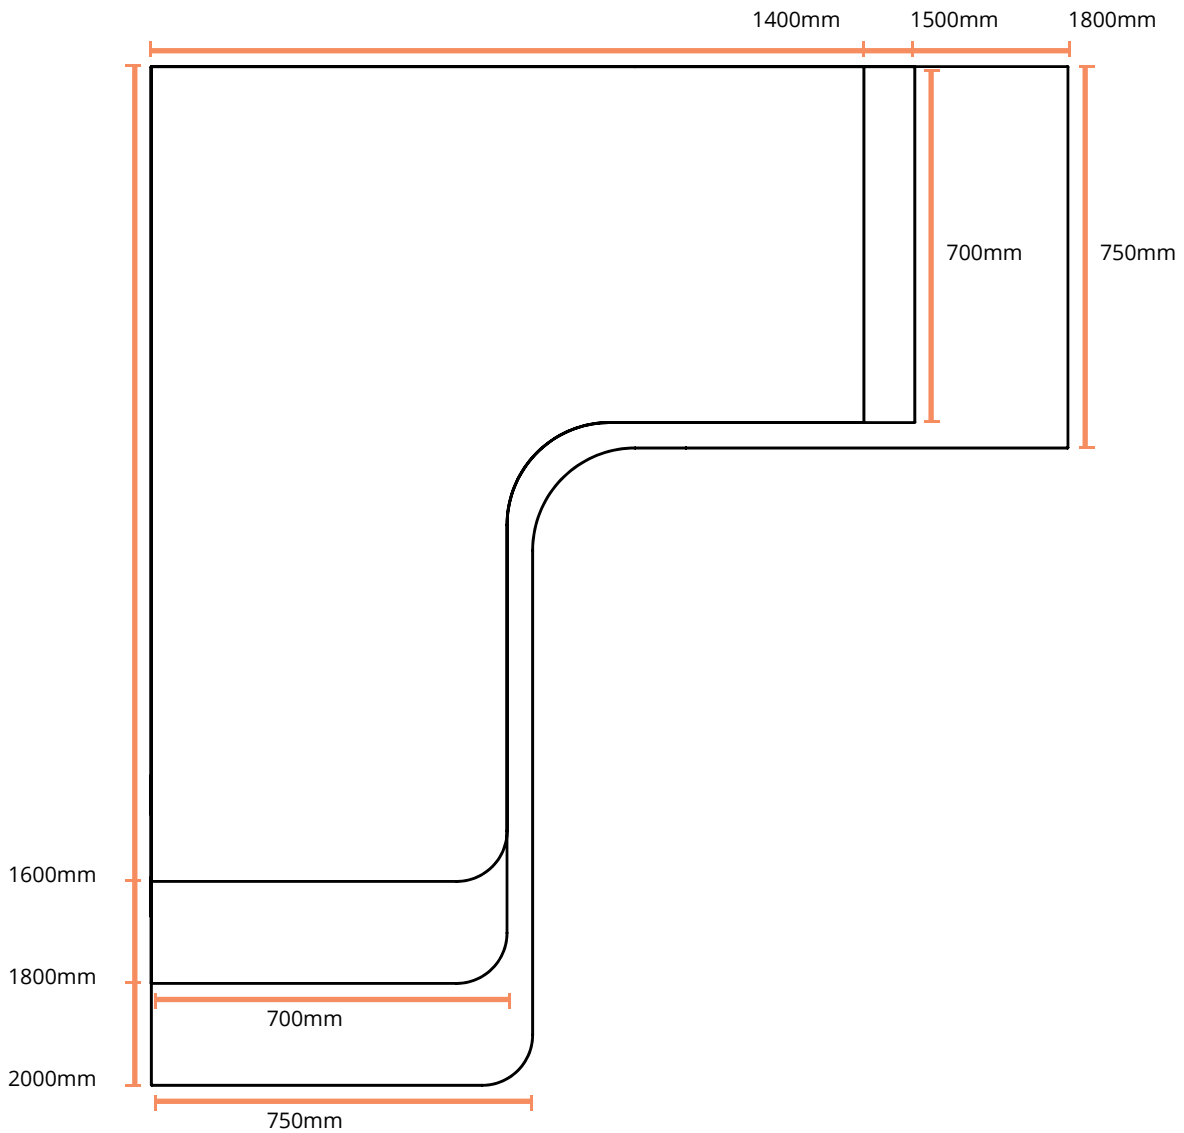

Zen Space Desks

Specification Sheet

The Desktop

Core Material	MDF
Finish	Melamine Decorative Surface (Laminate)
Colours	White Black Burnished Wood Curly Birch Select Beech Sublime Teak
Standard Sizes	1800x1500mm 700mm Deep 1600x1400mm 650mm Deep 2000x1800 750mm Deep
Desktop Thickness	25mm
Custom Sizes	Custom sizing is available

The Lifting System

Height Range	60-125cm (without desktop) 62.5-127.5cm (with desktop)
Gross Weight	52kg
Travel Speed	36mm per second loaded
Noise Level	40db in motion
Base Width	Front: 1100 – 2400mm Return: 1300 – 2400mm
Weight Capacity	200kg
Input Power	240V
Transformer Power	200W (0.1 on standby)
Warranty	10 Years
Cable Management Compatibility	Integrated Cable Management Channel + Universal Cable Rail
Hand Controller	Smart Controller with 4 memory presets and USB Charge Point
Anti Collision System	Yes - Both directions. Sensitivity Adjustment
Soft Start/Stop	Yes - Both directions
Upper & Lower Limits	Yes - programmable by user
Overload Protection	Yes
Zen Connect App	Compatible