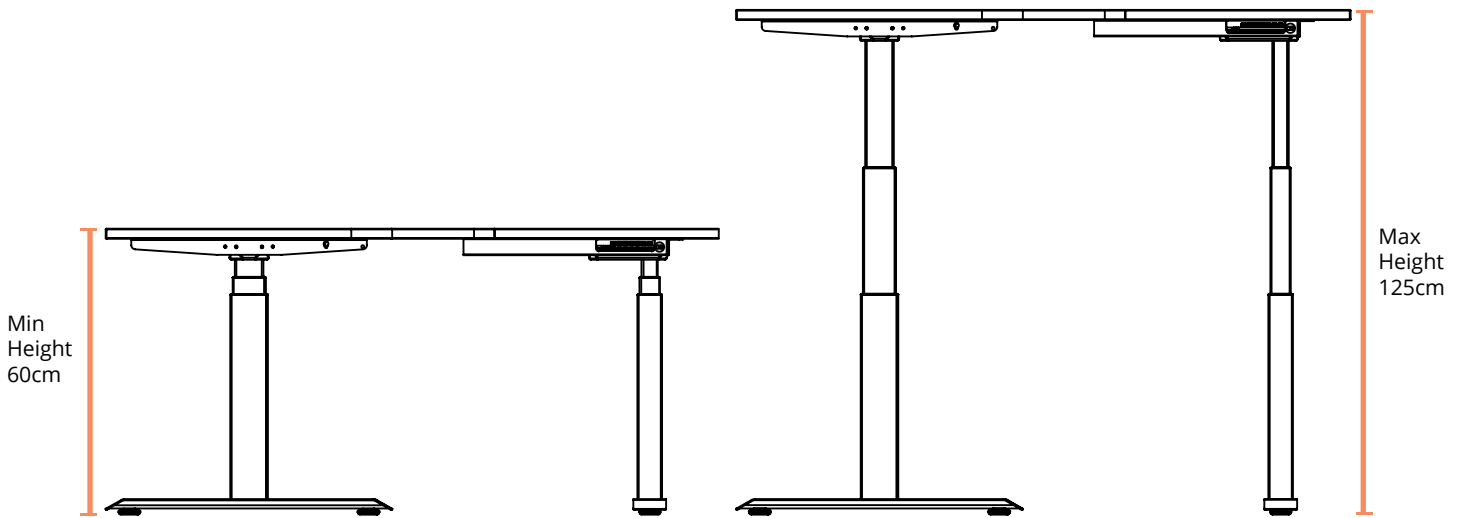

Zen Space Desks

Specification Sheet

The Desktop

Core Material	MDF
Finish	Melamine Decorative Surface (Laminate)
Colours	White Black Burnished Wood Curly Birch Select Beech Sublime Teak
Standard Sizes	1800x1500mm 700mm Deep 1600x1400mm 650mm Deep 2000x1800 750mm Deep
Desktop Thickness	25mm
Custom Sizes	Custom sizing is available

The Lifting System

Height Range	60-125cm (without desktop) 62.5-127.5cm (with desktop)
Gross Weight	52kg
Travel Speed	36mm per second loaded
Noise Level	40db in motion
Base Width	Front: 1100 – 2400mm Return: 1300 – 2400mm
Weight Capacity	200kg
Input Power	240V
Transformer Power	200W (0.1 on standby)
Warranty	10 Years
Cable Management Compatibility	Integrated Cable Management Channel + Universal Cable Rail
Hand Controller	Smart Controller with 4 memory presets and USB Charge Point
Anti Collision System	Yes - Both directions. Sensitivity Adjustment
Soft Start/Stop	Yes - Both directions
Upper & Lower Limits	Yes - programmable by user
Overload Protection	Yes
Zen Connect App	Compatible