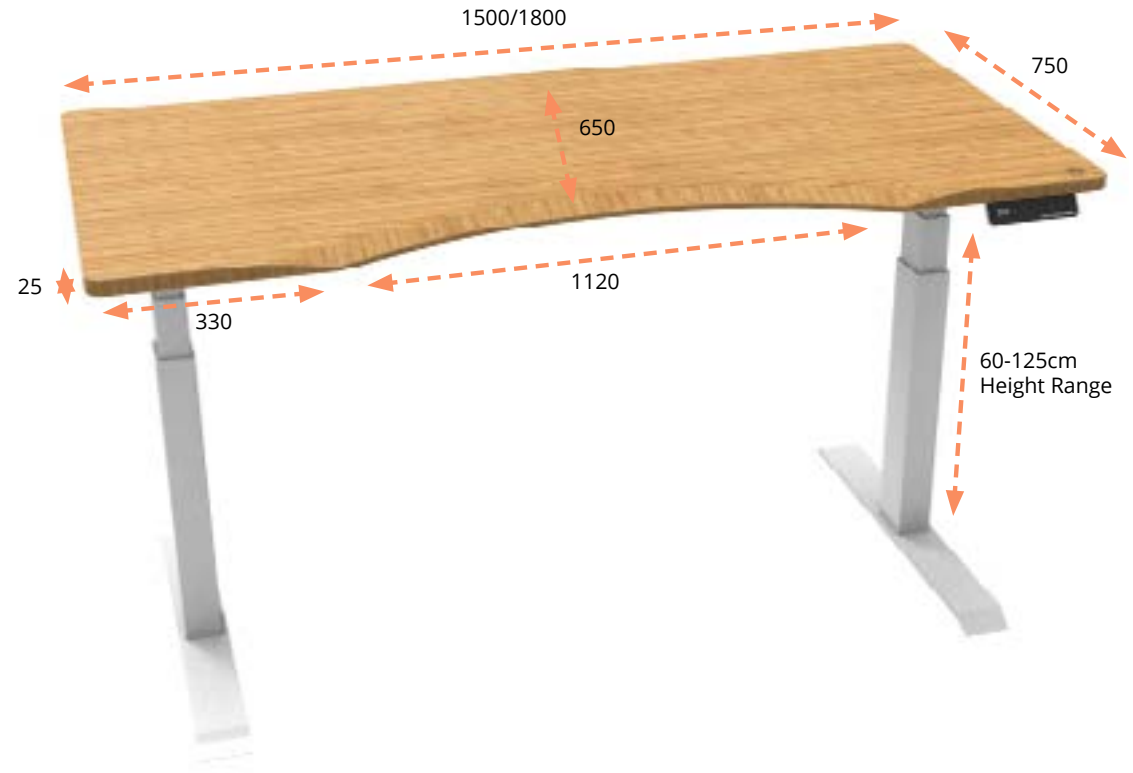

## The Lifting System

<b>Height Range</b>	60 – 125cm (without desktop)
<b>Gross Weight</b>	36kg
<b>Travel Speed</b>	36mm per second loaded
<b>Noise Level</b>	40db in motion
<b>Base Width</b>	Suits desks 1100 – 2400mm
<b>Weight Capacity</b>	140kg
<b>Input Power</b>	240V
<b>Transformer Power</b>	200W (0.1W on standby)
<b>Warranty</b>	10 Years
<b>Cable Management Style</b>	Optional Cable Management Channel
<b>Hand Controller</b>	Smart Controller with 4 memory presets and USB Charge point
<b>Anti Collision System</b>	Yes – Both directions. Sensitivity Adjustment
<b>Soft Start/Stop</b>	Yes – Both directions
<b>Upper &amp; Lower Limits</b>	Yes – Programmable by user
<b>Overload Protection</b>	Yes
<b>Zen Connect App</b>	Compatible

## The Desktop

Core Material	Finish	Colours	Standard Sizes	Desktop Thickness	Custom Sizes	Custom Grommet Cutouts
Bamboo	Clear Polyurethane hard wearing finish	Natural Bamboo	1200 x 750 1500 x 750 1800 x 750	25mm	Not Available	Yes, please contact us