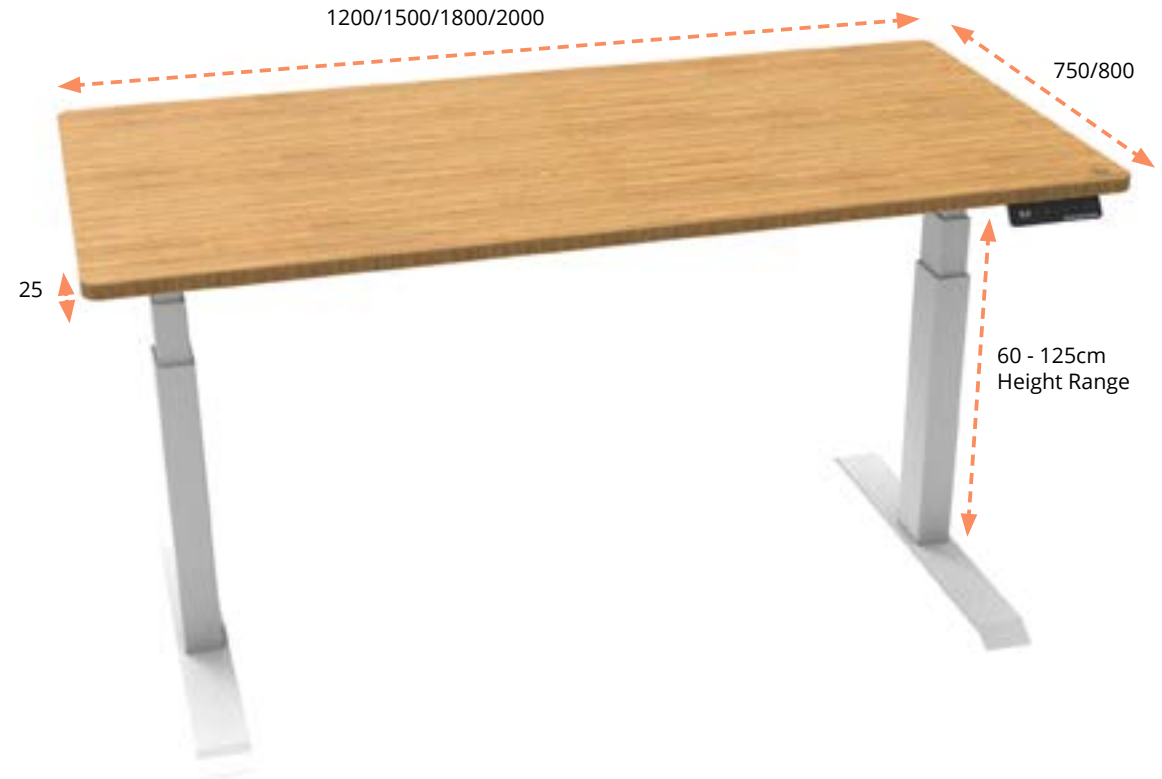

The Lifting System

Height Range	60 – 125cm (without desktop)
Gross Weight	36kg
Travel Speed	36mm per second loaded
Noise Level	40db in motion
Base Width	Suits desks 1100 – 2400mm
Weight Capacity	140kg
Input Power	240V
Transformer Power	200W (0.1W on standby)
Warranty	10 Years
Cable Management Style	Optional Cable Management Channel
Hand Controller	Smart Controller with 4 memory presets and USB Charge point
Anti Collision System	Yes – Both directions. Sensitivity Adjustment
Soft Start/Stop	Yes – Both directions
Upper & Lower Limits	Yes – Programmable by user
Overload Protection	Yes
Zen Connect App	Compatible

The Desktop

Core Material	Finish	Colours	Standard Sizes	Desktop Thickness	Custom Sizes	Custom Grommet Cutouts
Bamboo	Clear Polyurethane hard wearing finish	Natural Bamboo	1200 x 750 1500 x 750 1800 x 750 2000 x 800	25mm	Not Available	Yes, please contact us