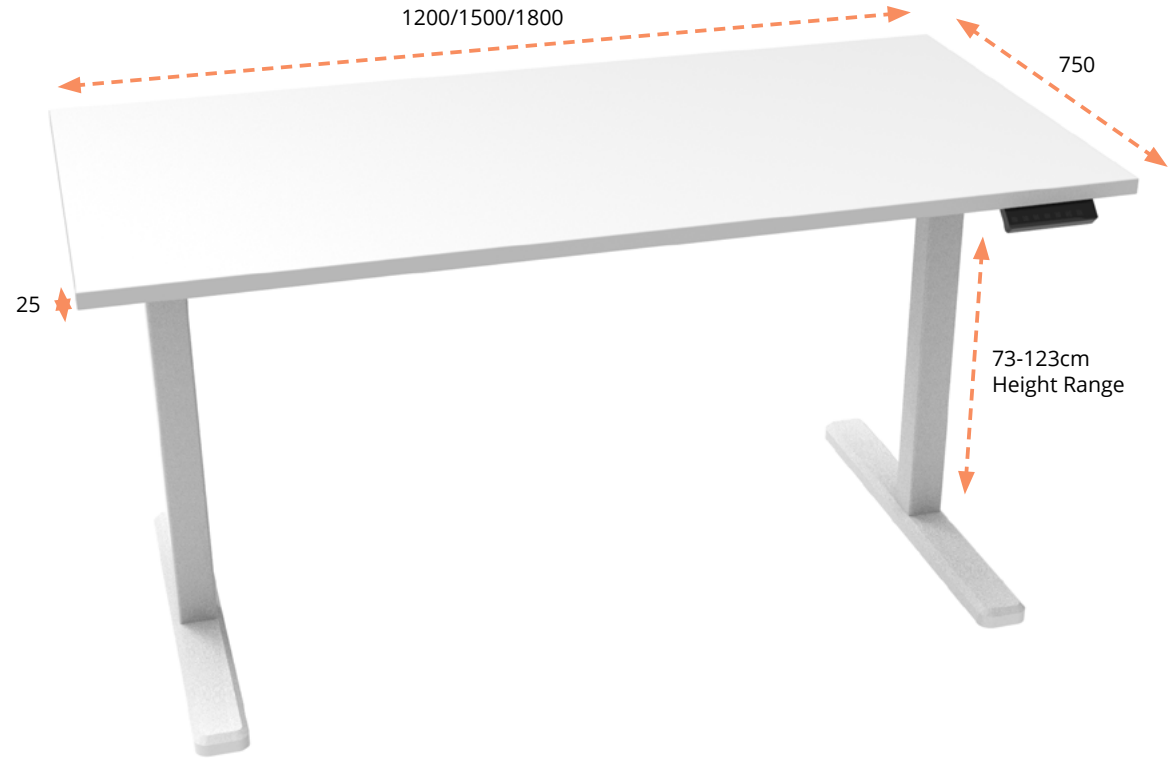

The Lifting System

Height Range	73 – 123cm (without desktop)
Gross Weight	24kg
Travel Speed	30mm per second loaded
Noise Level	45db in motion
Base Width	Suits desks 1200 – 1600mm
Weight Capacity	80kg
Input Power	240V
Transformer Power	200W (0.1W on standby)
Warranty	3 Years
Cable Management Style	Under Desk Cable Tray Included
Hand Controller	3 Memory Presets
Anti Collision System	Yes (Limited) – Both directions. Requires 20kg force for sensor activation.
Soft Start/Stop	Yes – Both directions
Upper & Lower Limits	No
Overload Protection	Yes
Zen Connect App	Not Available

The Desktop

Core Material	Finish	Colours	Standard Sizes	Desktop Thickness	Custom Sizes
MDF	Melamine Decorative Surface (Laminate)	White	1200x750mm 1500x750mm 1800x750mm	25mm	Not Available Please see our custom options