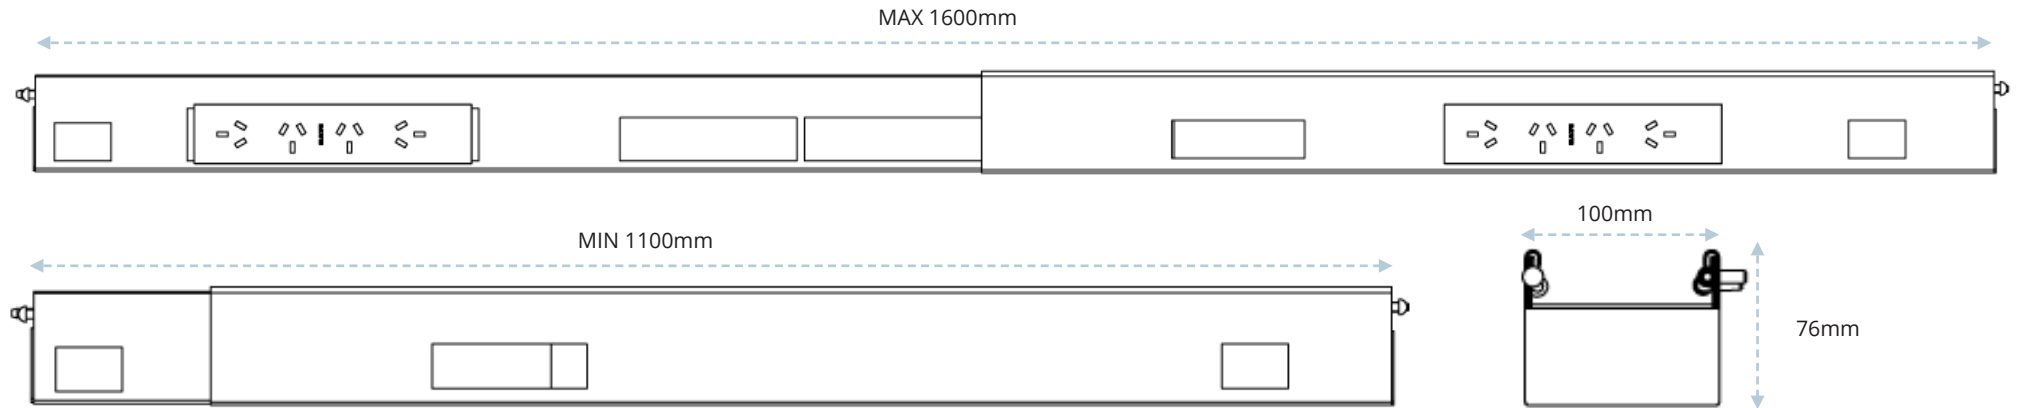

Zen Space Desks™

Specification Sheet

Integrated Cable Management Channel

Compatible

- Zen Stand Up Desk with Custom Melamine Desktop
- Zen Bamboo Height Adjustable Standing Desk
- Zen Rubberwood Sit Stand Desk
- Stand Up Frame Kit to suit Straight Desktops
- Eco Corner L-Shape Sit Stand Desk
- Zen Height Adjustable Corner Desk with Custom Melamine Desktop
- Stand Up Frame Kit to suit Corner Desks