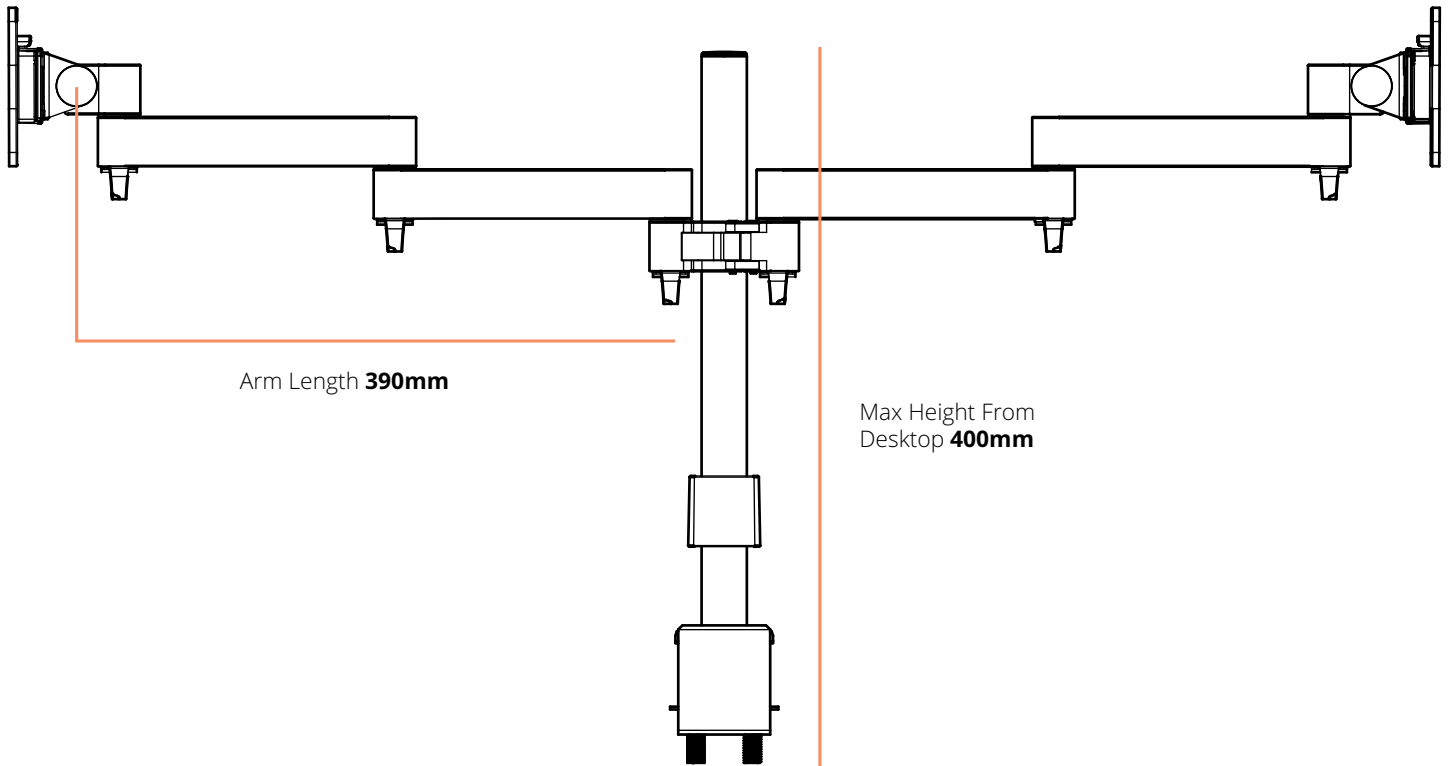

Max Width **1012mm**

<b>LCD Size</b>	< 34"
<b>Weight Capacity</b>	2 - 10kg
<b>Post Height</b>	400mm
<b>VESA</b>	75 x 75 100 x 100
<b>Product Weight</b>	7.5kg
<b>Mounting Options</b>	Desk clamp: 5 - 50mm
<b>Available Finishes</b>	Silver
<b>Laptop Mount Compatible</b>	Yes