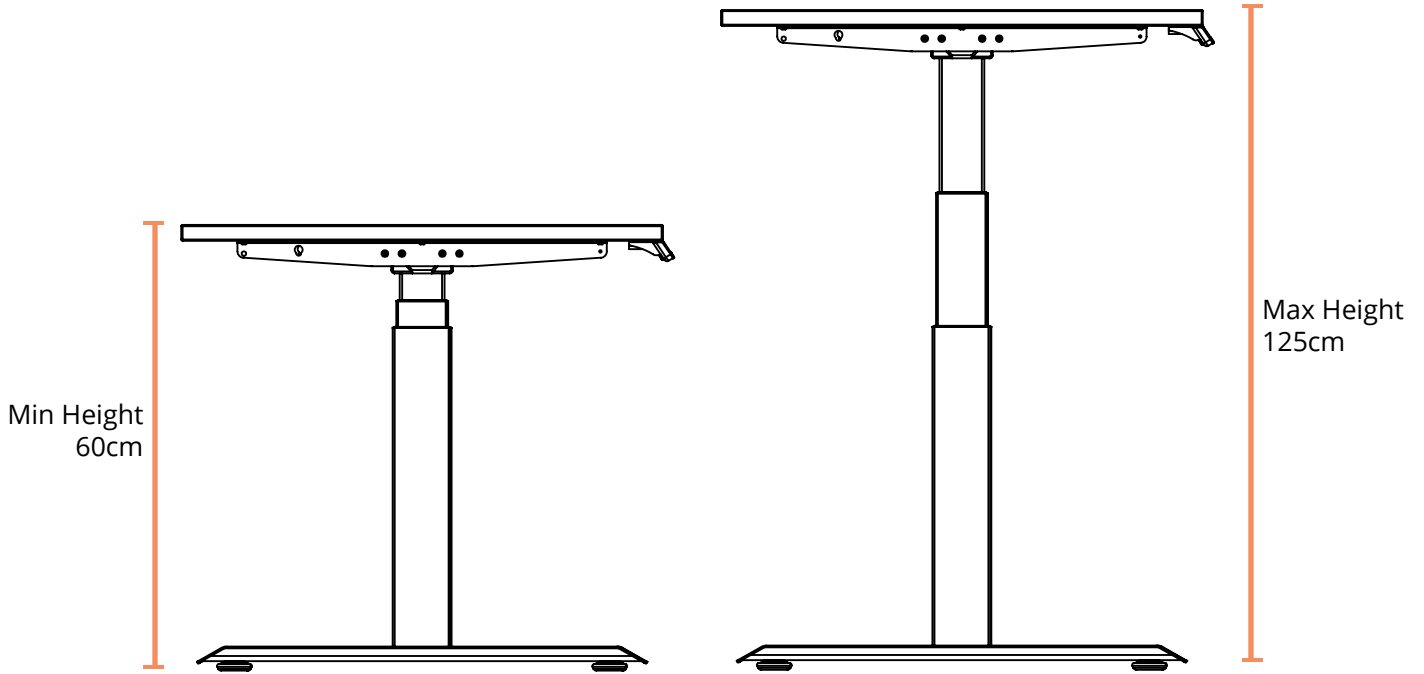

Classic Professional Series Legs

A-Frame Professional Series Legs

The Desktop

Core Material	Melamine: MDF Hardwood: Solid timber Paperock: Plywood
Finish	Melamine Decorative Surface (Laminate) Hardwood Paperock: Condensed paper
Colours	Tasmanian Oak American Walnut White Black Paperock Ply
Standard Sizes	1200 x 750mm 1500 x 750mm 1800 x 750mm
Desktop Thickness	25mm
Custom Sizes	Custom sizing is available - Please contact us for more information
Predrilled	Yes