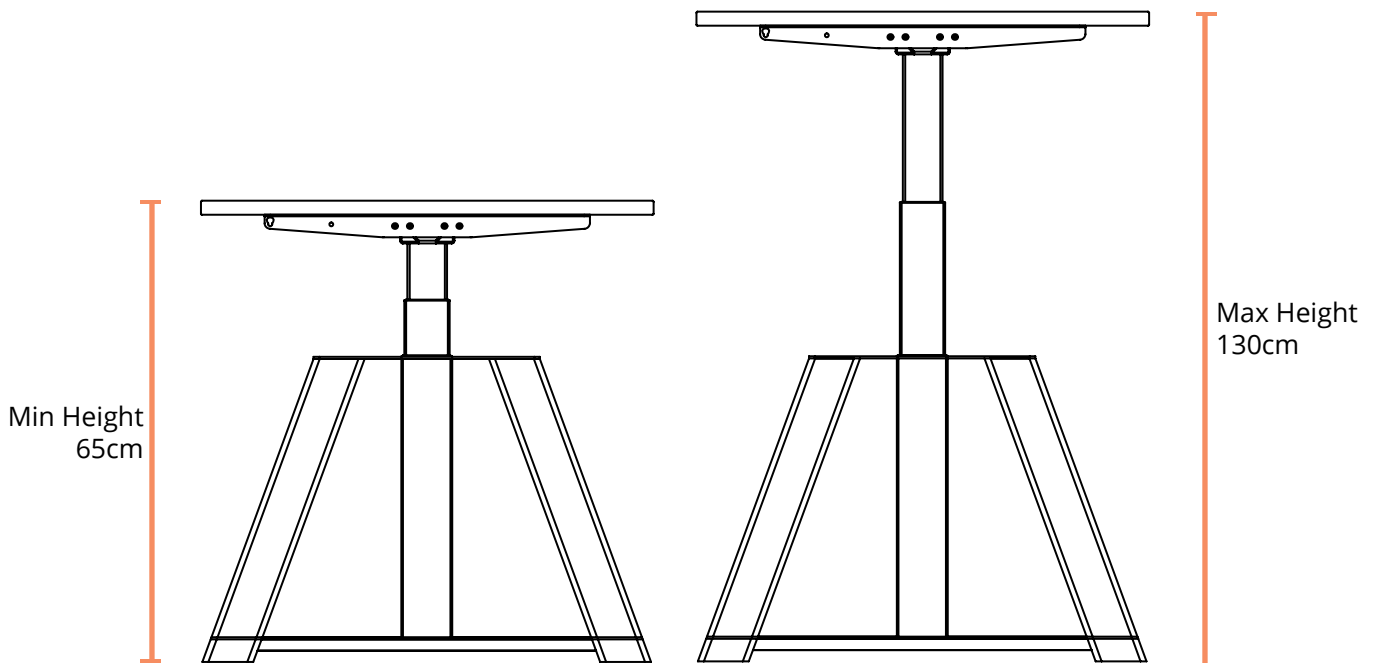

Classic Professional Series Legs

A-Frame Professional Series Legs

The Desktop

Core Material	Melamine: MDF Hardwood: Solid timber Paperock: Plywood
Finish	Melamine Decorative Surface (Laminate) Hardwood Paperock: Condensed paper
Colours	Tasmanian Oak American Walnut White Black Paperock Ply
Standard Sizes	1200 x 750mm 1500 x 750mm 1800 x 750mm
Desktop Thickness	25mm
Custom Sizes	Custom sizing is available - Please contact us for more information
Predrilled	Yes