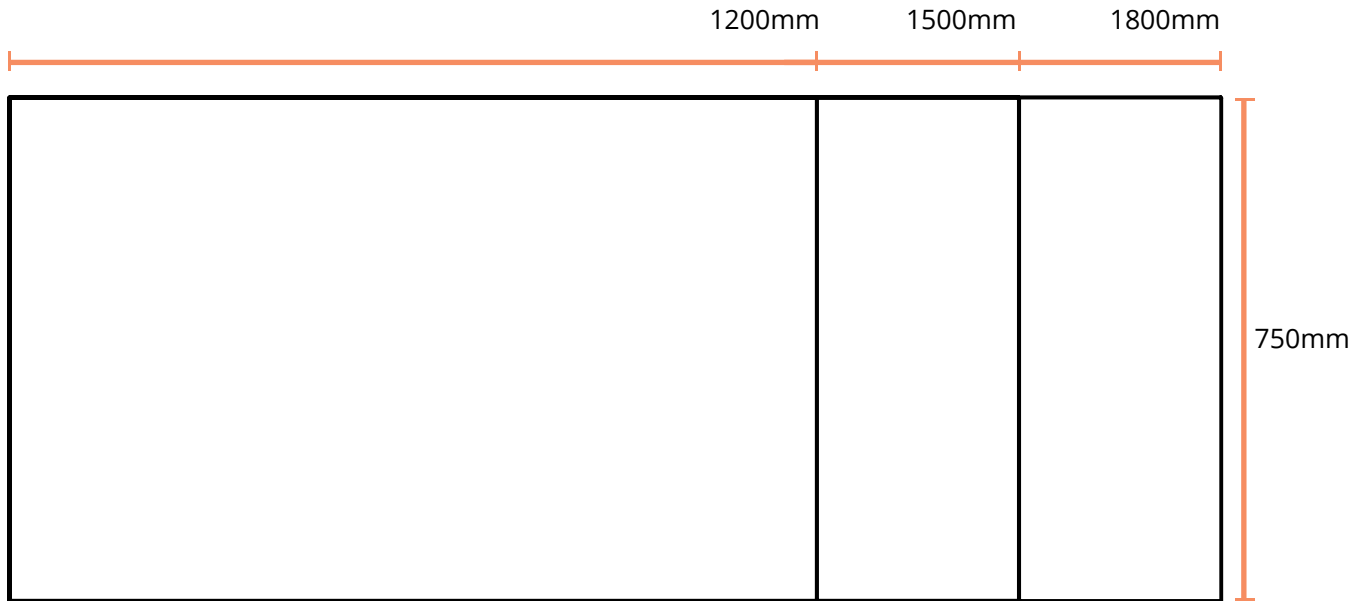

Classic Professional Series Legs

A-Frame Professional Series Legs

The Desktop

Core Material	Melamine: MDF Hardwood: Solid timber Paperock: Plywood
Finish	Melamine Decorative Surface (Laminate) Hardwood Paperock: Condensed paper
Colours	Tasmanian Oak American Walnut White Black Paperock Ply
Standard Sizes	1200 x 750mm 1500 x 750mm 1800 x 750mm
Desktop Thickness	25mm
Custom Sizes	Custom sizing is available - Please contact us for more information
Predrilled	Yes