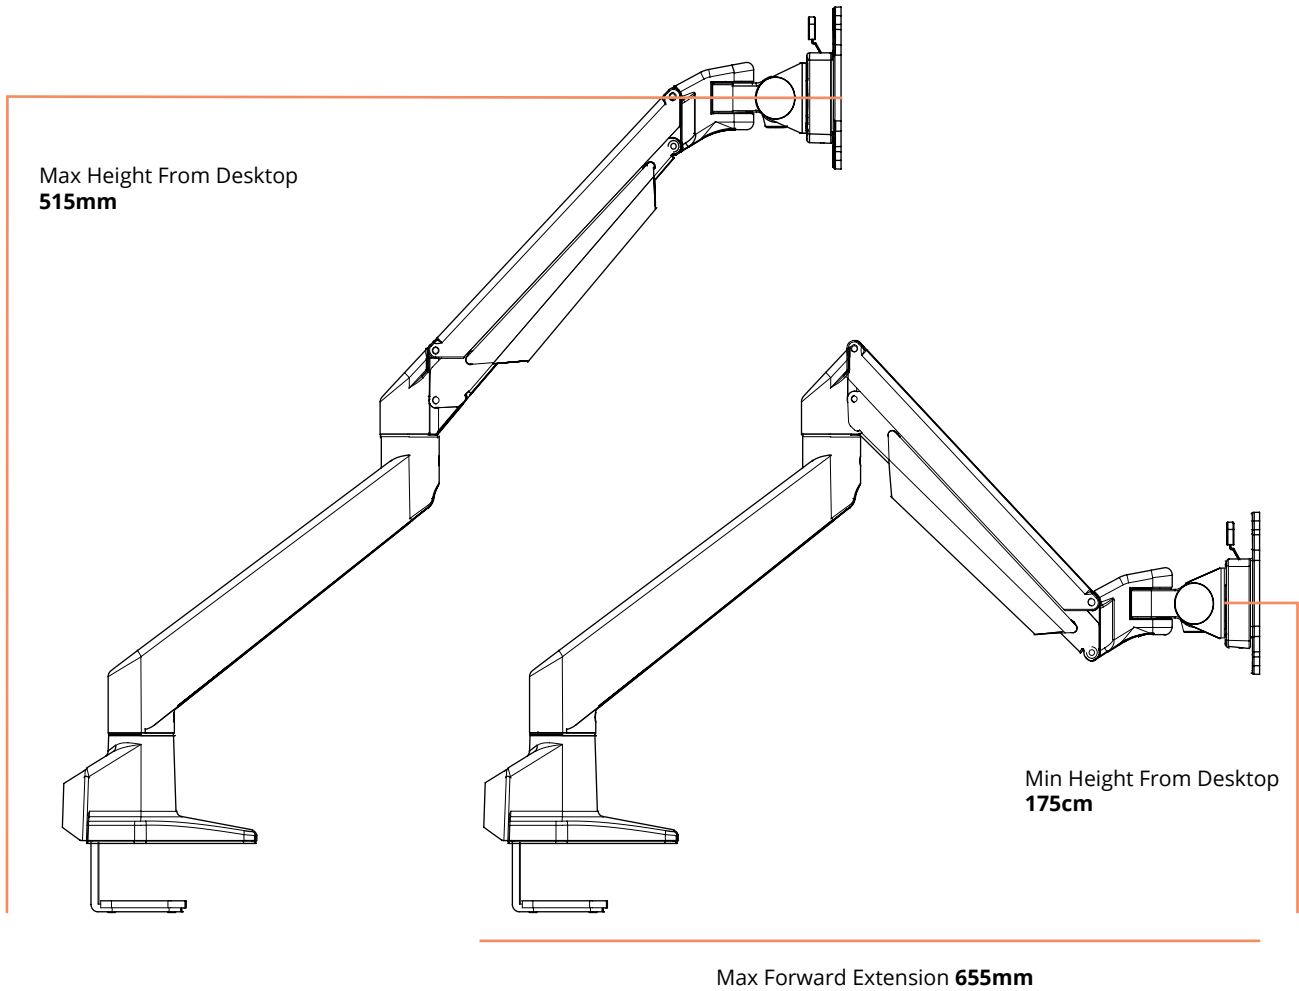

## The Desktop

<b>Core Material</b>	MDF
<b>Finish</b>	Melamine Decorative Surface (Laminate)
<b>Colours</b>	Black Gunmetal
<b>Standard Sizes</b>	1600x1400mm 650mm Deep
<b>Desktop Thickness</b>	25mm
<b>Custom Sizes</b>	Custom sizing is available

## The Lifting System

<b>Height Range</b>	60-125cm (without desktop) 62.5-127.5cm (with desktop)
<b>Gross Weight</b>	52kg
<b>Travel Speed</b>	36mm per second loaded
<b>Noise Level</b>	40db in motion
<b>Base Width</b>	Front: 1100 - 2400mm Return: 1300 - 2400mm
<b>Weight Capacity</b>	200kg
<b>Input Power</b>	240V
<b>Transformer Power</b>	200W (0.1 on standby)
<b>Warranty</b>	10 Years
<b>Cable Management Compatibility</b>	Integrated Cable Management Channel + Universal Cable Rail
<b>Hand Controller</b>	Smart Controller with 4 memory presets and USB Charge Point
<b>Anti Collision System</b>	Yes - Both directions. Sensitivity Adjustment
<b>Soft Start/Stop</b>	Yes - Both directions
<b>Upper &amp; Lower Limits</b>	Yes - programmable by user
<b>Overload Protection</b>	Yes
<b>Zen Connect App</b>	Compatible

<b>LCD Size</b>	< 38"
<b>Weight Capacity</b>	2 - 10kg
<b>Lift</b>	340mm
<b>VESA</b>	75 x 75 100 x 100
<b>Product Weight</b>	5kg
<b>Mounting Options</b>	Through desk: 5 - 60mm Desk clamp: 5 - 50mm
<b>Available Finishes</b>	Matte Black, Silver
<b>Laptop Mount Compatible</b>	Yes

**Size** Fits desks 1100 - 1800mm

**Materials** Powdercoated Steel

**Finishes** Matte Black, White, Grey

**Fittings** Fits x2 1Plug Powerstations on desks 1500mm and up  
x1 1Plug Powerstation on 1200mm desks