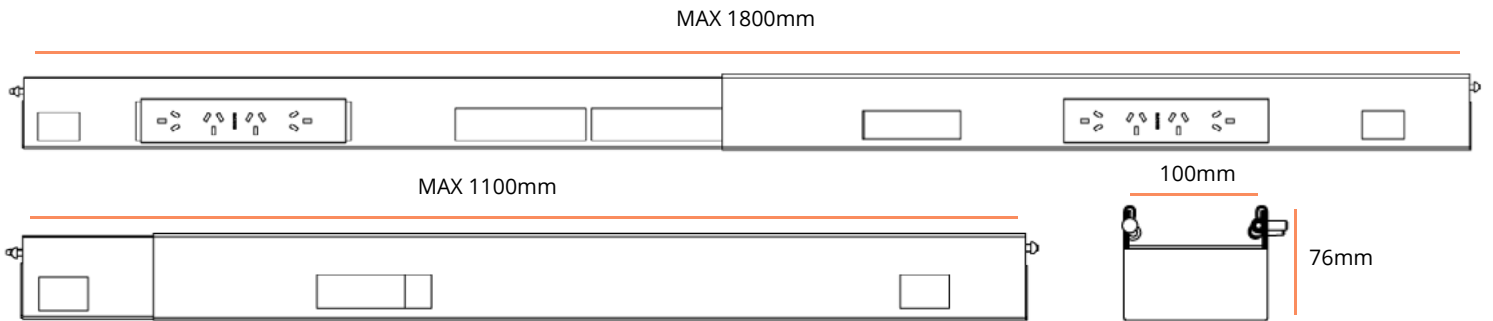

## The Desktop

<b>Core Material</b>	MDF
<b>Finish</b>	Melamine Decorative Surface (Laminate)
<b>Colours</b>	Black Gunmetal
<b>Standard Sizes</b>	1600x1400mm 650mm Deep
<b>Desktop Thickness</b>	25mm
<b>Custom Sizes</b>	Custom sizing is available

## The Lifting System

<b>Height Range</b>	60-125cm (without desktop) 62.5-127.5cm (with desktop)
<b>Gross Weight</b>	52kg
<b>Travel Speed</b>	36mm per second loaded
<b>Noise Level</b>	40db in motion
<b>Base Width</b>	Front: 1100 - 2400mm Return: 1300 - 2400mm
<b>Weight Capacity</b>	200kg
<b>Input Power</b>	240V
<b>Transformer Power</b>	200W (0.1 on standby)
<b>Warranty</b>	10 Years
<b>Cable Management Compatibility</b>	Integrated Cable Management Channel + Universal Cable Rail
<b>Hand Controller</b>	Smart Controller with 4 memory presets and USB Charge Point
<b>Anti Collision System</b>	Yes - Both directions. Sensitivity Adjustment
<b>Soft Start/Stop</b>	Yes - Both directions
<b>Upper &amp; Lower Limits</b>	Yes - programmable by user
<b>Overload Protection</b>	Yes
<b>Zen Connect App</b>	Compatible

<b>LCD Size</b>	< 38"
<b>Weight Capacity</b>	2 - 10kg
<b>Lift</b>	340mm
<b>VESA</b>	75 x 75 100 x 100
<b>Product Weight</b>	5kg
<b>Mounting Options</b>	Through desk: 5 - 60mm Desk clamp: 5 - 50mm
<b>Available Finishes</b>	Matte Black, Silver
<b>Laptop Mount Compatible</b>	Yes

**Product Weight**

230.5mm

41.5mm

<b>Material</b>	Polycarbonate Body
<b>Colours Available</b>	White Black
<b>Socket Rating</b>	10A 240V
<b>Australia/NZ Standard Compliant</b>	Yes
<b>Surge Protection</b>	Yes
<b>Thermal Overload Protection</b>	Yes + Safety Switch
<b>GPO</b>	4