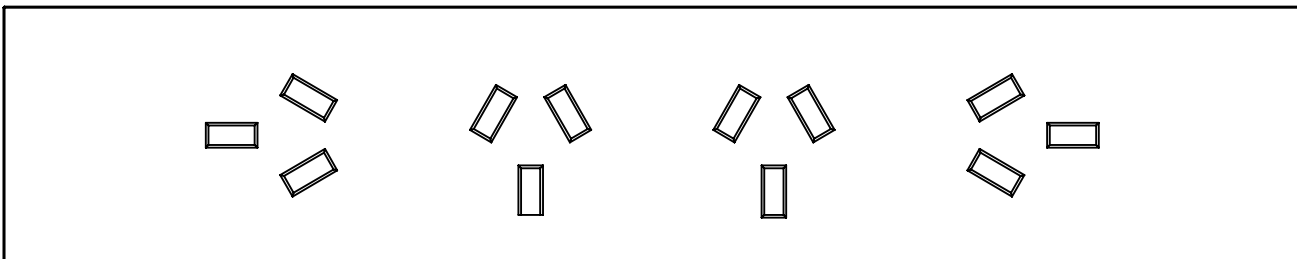

230.5mm

41.5mm

Material	Polycarbonate Body
Colours Available	White Black
Socket Rating	10A 240V
Australia/NZ Standard Compliant	Yes
Surge Protection	Yes
Thermal Overload Protection	Yes + Safety Switch
GPO	4

This product includes a 2000mm starter cable with a thermal overload safety switch. If your wall sockets include thermal overload switches please contact us for pricing without the safety switch.